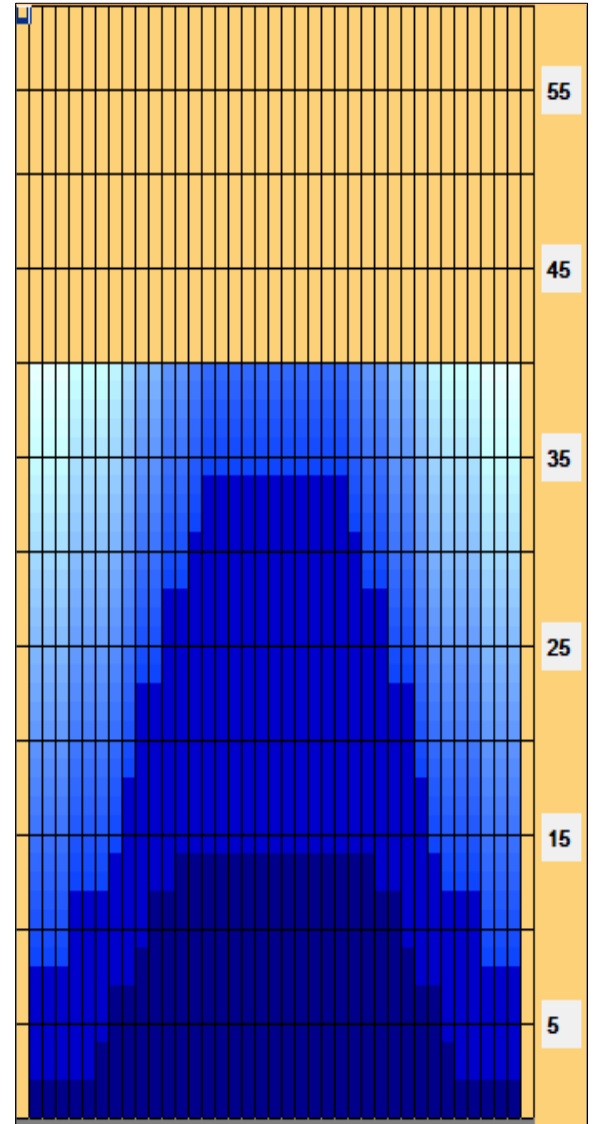

Pancyprian 2018 Cosmic Bowling

Oil Pattern Distance: **40 Feet**
Forward Oil Total: **10.9 mL**
Forward Boards Crossed: **218 Boards**

Reverse Brush Drop: **40 Feet**
Reverse Oil Total: **13.5 mL**
Reverse Boards Crossed: **270 Boards**

Oil Per Board: **50 uL**
Volume Oil Total: **24.4 mL**
Total Boards Crossed: **488 Boards**

	Start	Stop	Loads	Speed	Crossed	Start	End	Feet	T.Oil
1	2L	2R	3	10	111	0.0	2.8	2.8	5550
2	7L	7R	1	14	27	2.8	4.7	1.9	1350
3	8L	8R	1	18	25	4.7	7.2	2.5	1250
4	10L	10R	1	18	21	7.2	9.7	2.5	1050
5	11L	11R	1	18	19	9.7	12.2	2.5	950
6	13L	13R	1	18	15	12.2	14.7	2.5	750
7	2L	2R	0	18	0	14.7	26.0	11.3	0
8	2L	2R	0	22	0	26.0	32.0	6.0	0
9	2L	2R	0	30	0	32.0	40.0	8.0	0

Navigation: Forward Reverse More

	Start	Stop	Loads	Speed	Crossed	Start	End	Feet	T.Oil
1	2L	2R	0	30	0	40.0	34.0	-6.0	0
2	15L	15R	1	22	11	34.0	30.9	-3.1	550
3	14L	14R	1	18	13	30.9	28.4	-2.5	650
4	12L	12R	2	18	34	28.4	23.3	-5.1	1700
5	10L	10R	2	18	42	23.3	18.2	-5.1	2100
6	9L	9R	2	14	46	18.2	14.3	-3.9	2300
7	8L	8R	1	14	25	14.3	12.4	-1.9	1250
8	5L	5R	2	14	62	12.4	8.5	-3.9	3100
9	2L	2R	1	10	37	8.5	7.1	-1.4	1850
10	2L	2R	0	10	0	7.1	0.0	-7.1	0

Navigation: Forward Reverse More

Conditioner:
Type In or Select One

TransferType:
Type In or Select One

- Forward
- Reverse
- Combined
- Buff