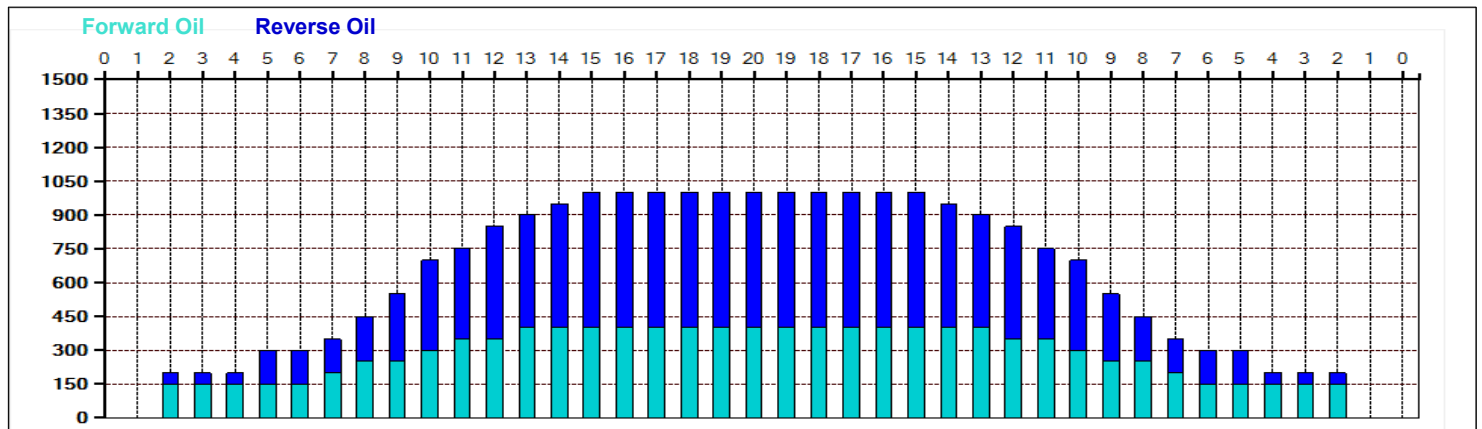

Oil Per Board: **50 uL**
 Volume Oil Total: **24.4 mL**
 Total Boards Crossed: **488 Boards**

	Start	Stop	Loads	Speed	Crossed	Start	End	Feet	T.Oil
1	2L	2R	3	10	111	0.0	2.8	2.8	5550
2	7L	7R	1	14	27	2.8	4.7	1.9	1350
3	8L	8R	1	18	25	4.7	7.2	2.5	1250
4	10L	10R	1	18	21	7.2	9.7	2.5	1050
5	11L	11R	1	18	19	9.7	12.2	2.5	950
6	13L	13R	1	18	15	12.2	14.7	2.5	750
7	2L	2R	0	18	0	14.7	26.0	11.3	0
8	2L	2R	0	22	0	26.0	32.0	6.0	0
9	2L	2R	0	30	0	32.0	40.0	8.0	0

Navigation: Forward Reverse More

	Start	Stop	Loads	Speed	Crossed	Start	End	Feet	T.Oil
1	2L	2R	0	30	0	40.0	34.0	-6.0	0
2	15L	15R	1	22	11	34.0	30.9	-3.1	550
3	14L	14R	1	18	13	30.9	28.4	-2.5	650
4	12L	12R	2	18	34	28.4	23.3	-5.1	1700
5	10L	10R	2	18	42	23.3	18.2	-5.1	2100
6	9L	9R	2	14	46	18.2	14.3	-3.9	2300
7	8L	8R	1	14	25	14.3	12.4	-1.9	1250
8	5L	5R	2	14	62	12.4	8.5	-3.9	3100
9	2L	2R	1	10	37	8.5	7.1	-1.4	1850
10	2L	2R	0	10	0	7.1	0.0	-7.1	0

Navigation: Forward Reverse More

Conditioner:
Type In or Select One

TransferType:
Type In or Select One

- Forward
- Reverse
- Combined
- Buff

Item Description	3L-7L:18L-18R Outside Track:Middle	8L-12L:18L-18R Middle Track:Middle	13L-17L:18L-18R Inside Track:Middle	18L-18R:17R-13R Middle: Inside Track	18L-18R:12R-8R Middle:Middle Track	18L-18R:7R-3R Middle:Outside Track
Track Zone Ratio	3.7	1.52	1.03	1.03	1.52	3.7

Pancyprian 2018 Cosmic Bowling

Oil Pattern Distance:	40 Feet	Reverse Brush Drop:	40 Feet	Oil Per Board:	50 uL
Forward Oil Total:	10.9 mL	Reverse Oil Total:	13.5 mL	Volume Oil Total:	24.4 mL
Forward Boards Crossed:	218 Boards	Reverse Boards Crossed:	270 Boards	Total Boards Crossed:	488 Boards
