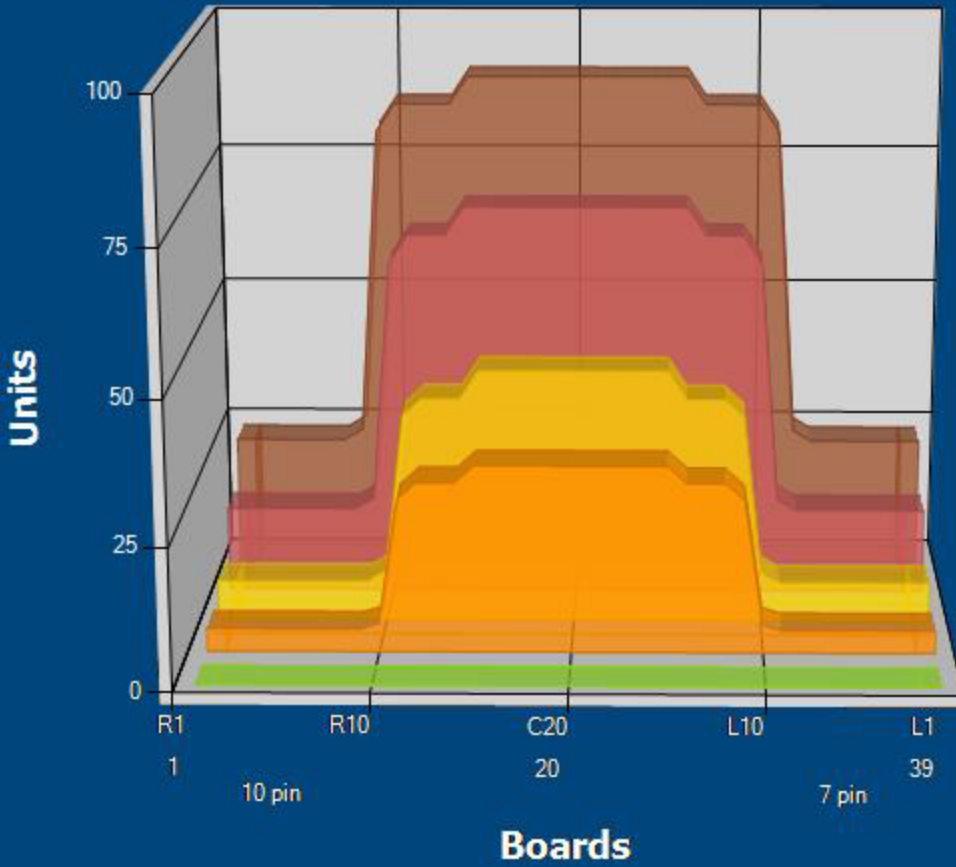

## Zone Configuration

Cleaner Transition

Mode: Clean and Condition  
 Speed: Max Clean  
 Start Cleaner Spray: 0 Feet  
 Start Squeegee: 0 Feet  
 Start Conditioning: 6 Inches  
 Split Pattern: No

Zone	Category	Avg	Ratio
Zone 1	Left	23.0	3.9 : 1
	Right	23.0	3.9 : 1
	Center	90.0	
Zone 2	Left	15.0	4.7 : 1
	Right	15.0	4.7 : 1
	Center	70.0	
Zone 3	Left	7.0	6.4 : 1
	Right	7.0	6.4 : 1
	Center	45.0	
Zone 4	Left	4.0	8.3 : 1
	Right	4.0	8.3 : 1
	Center	33.0	
Zone 5	Left	0.0	1.0 : 1
	Right	0.0	1.0 : 1
	Center	0.0	