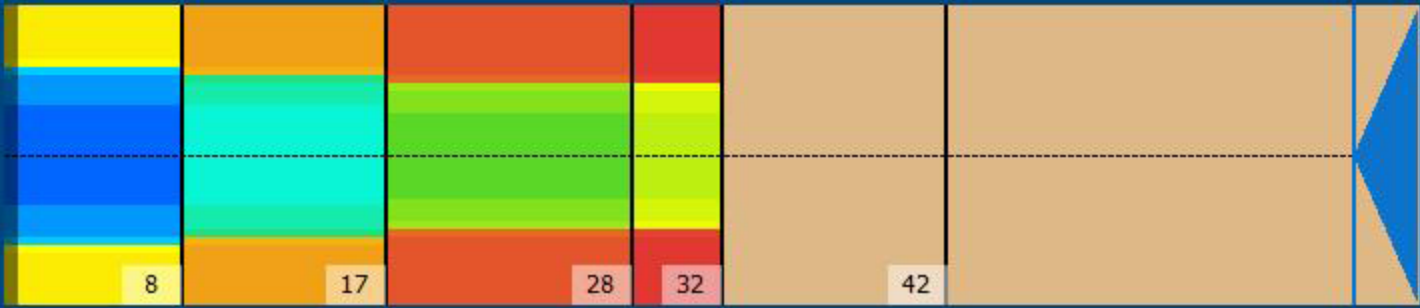

## Zone Configuration

Cleaner Transition

Mode: Clean and Condition  
 Speed: Max Clean  
 Start Cleaner Spray: 0 Feet  
 Start Squeegee: 0 Feet  
 Start Conditioning: 6 Inches  
 Split Pattern: No

Zone	Category	Avg	Ratio
Zone 1	Left	23.0	3.9 : 1
	Right	23.0	3.9 : 1
	Center	90.0	
Zone 2	Left	15.0	4.7 : 1
	Right	15.0	4.7 : 1
	Center	70.0	
Zone 3	Left	7.0	6.4 : 1
	Right	7.0	6.4 : 1
	Center	45.0	
Zone 4	Left	4.0	8.3 : 1
	Right	4.0	8.3 : 1
	Center	33.0	
Zone 5	Left	0.0	1.0 : 1
	Right	0.0	1.0 : 1
	Center	0.0	